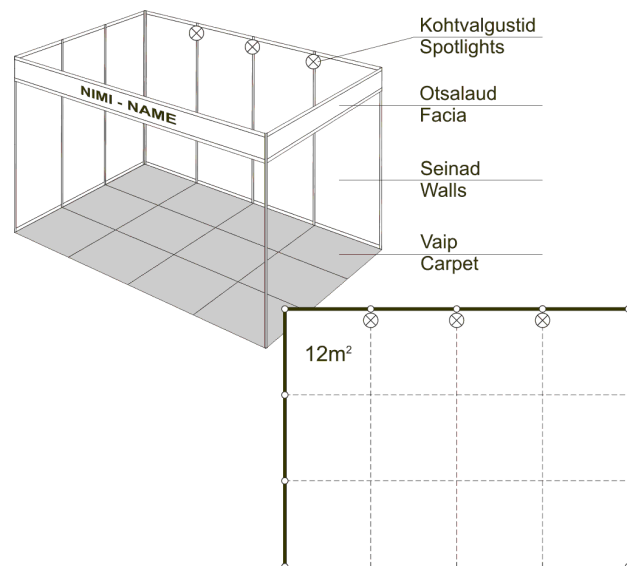

STAND PRICES

SPACE

Basic space rental includes general lightning, gangway cleaning and general security. There are no constructions on rented space. Your own constructions can be used or constructions can be designed and made or you can rent constructions from the organizer.

Space rental 85 €/m²

PACKAGE STANDS

The price includes rental for the exhibition area, side and rear walls, fascia with exhibitor's name, carpeting, spotlights (1p / 3m²), socket 4,5A 1kW, general lightning, gangway cleaning, stand cleaning before opening, general security.

Package Stand Prices

6 m²	700 €
8 m²	890 €
9 m²	970 €
10 m²	1 070 €
12 m²	1 250 €
15 m²	1 550 €
18 m²	1 860 €
20 m²	2 000 €

REGISTRATION FEE

Registration fee is 275 €

Co-exhibitor registration fee is 180 €

Price includes company's info in fair catalogue, company's name in the list of participants, on fascia, free parking pass and exhibitor cards.

PARTICIPATION TERMS

The stand walls higher than 2,5 are considered as advertising space and require special permission from the Organizer not later than 3 October. Advertising space rental outside the stand is 95 €/m².

If the stand is used by several exhibitors, a registration fee is charged from all exhibitors. The company in charge of making the reservation is required to manage all other invoices.

Minimum stand space 6 m².

Minimum stand space for co-exhibitor 4 m².

The number of exhibitor's cards and invitation cards depends on the size of the stand. The amounts can be checked from the webpage of the event.

VAT 20% will be added to the prices.